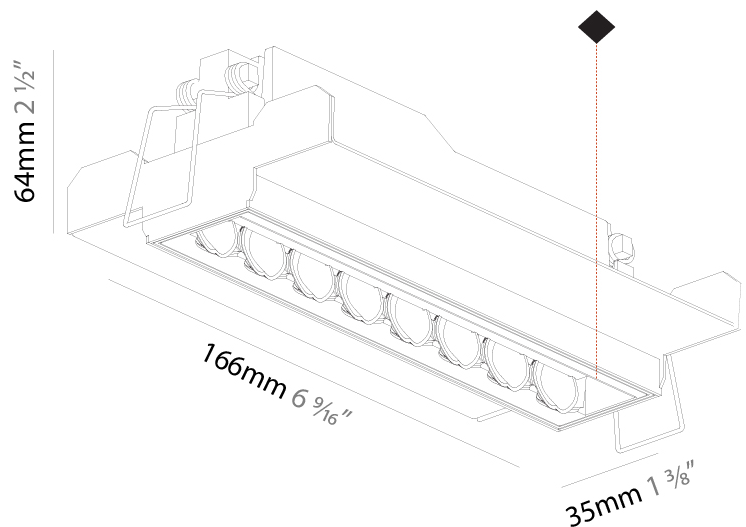

PHYSICAL

Shape: Rectangle
Length (mm): 166
Length (in): 6 ⁹/₁₆
Width (mm): 35
Width (in): 1 ³/₈
Height (mm): 64
Height (in): 2 ¹/₂
Ceiling Thickness (mm): 12.5
Ceiling Thickness (in): 1/2
Min. Recessing Depth (mm): 100
Min. Recessing Depth (in): 3 ¹⁵/₁₆
Light Distribution: Asymmetric
Weight (kg): 0.535
Weight (lbs): 1.18
Fixture Finish: SSR / BKV / CWI / CRY / HAB / UFT / ITA / RUA / FTG / MYG / LOD / PUS / FRO / FUP / KIA / POP / BLS / SPG / MEY / GOH / GUM / CHC / COM / ABZ / JAG / OBR / MOS / ROR
Holder Finish: WHI / BLK
Fixture Material: Aluminum Die Cast
Cut-out Measurements: 173mm / 6 13/16" x 42mm / 1 5/8"

ELECTRICAL

Lamp Type: LED (Zhaga Standard)
Input Wattage (W): 19
Total Output Wattage (W): 17.2
Dimming: Tri-Mode (Non-Dimming and Phase Dimming (120Vac only) and 0-10V Dimming)
Driver Included: No
Driver Location: Recessed Housing
Driver Type: Constant Current - Universal
Driver Class: Class 2
Housing: See components
Input Voltage (V): 120 - 277
Constant Current (MA): 700

LED

Number of LEDs: 8
Color Temperature (*K): 2700 / 3000 / 3500 / 4000
Max. Delivered Lumen (lm): 1270 / 1270 / 1513 / 1544
Nominal Lumen (lm): 1492 / 1492 / 1778 / 1814
CRI: >90 CRI
Lamp Life (hrs): 50000
Upon Request: Special Color Temperature

OPTICAL

Upon Request: Special Beam Angles

RATINGS AND CERTIFICATIONS

Certified By: CSA Certified to UL and CSA Standards

IP rating: IP20
Zaneen Company Inc. © 2024, T 1800-388-3382, F 416-247-9319, www.zaneen.com