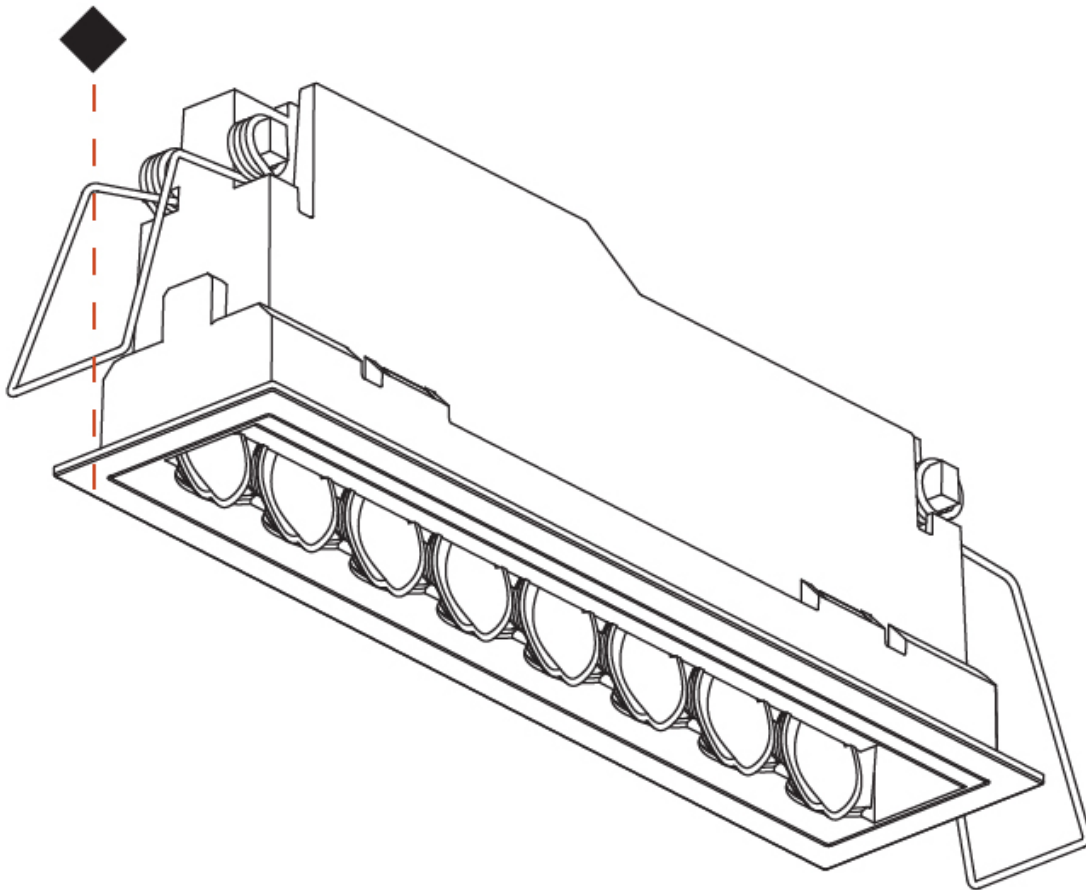

MAGIQ HOLLOW WALLWASH KORONA RECESSED

A35584-

PROJECT	_____
TYPE	_____
SPECIFIER	_____
QUANTITY	_____
DATE	_____